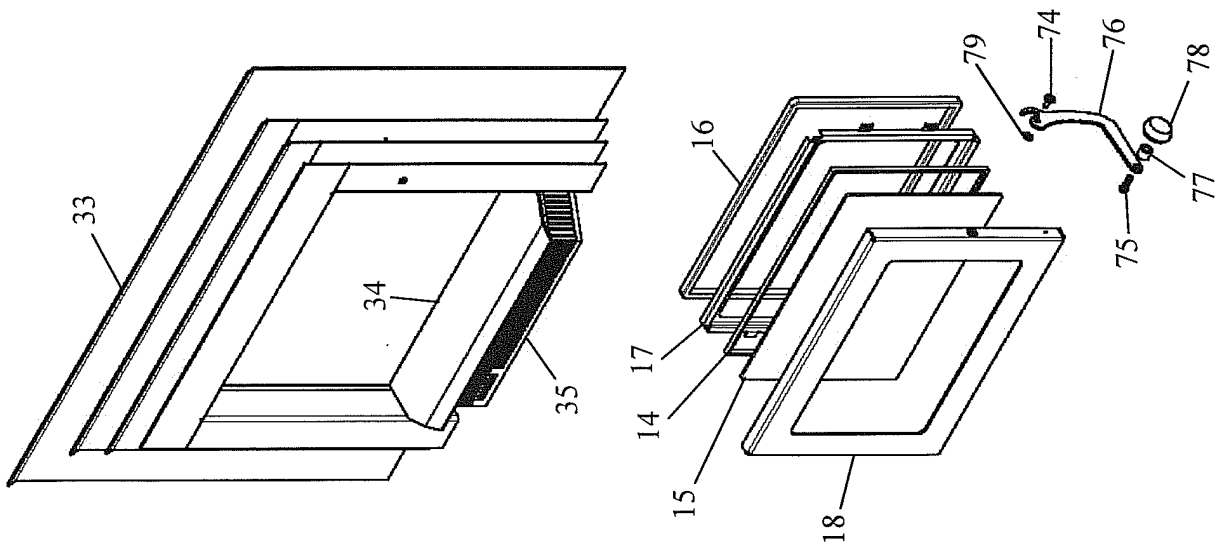

DECO URBAN SD