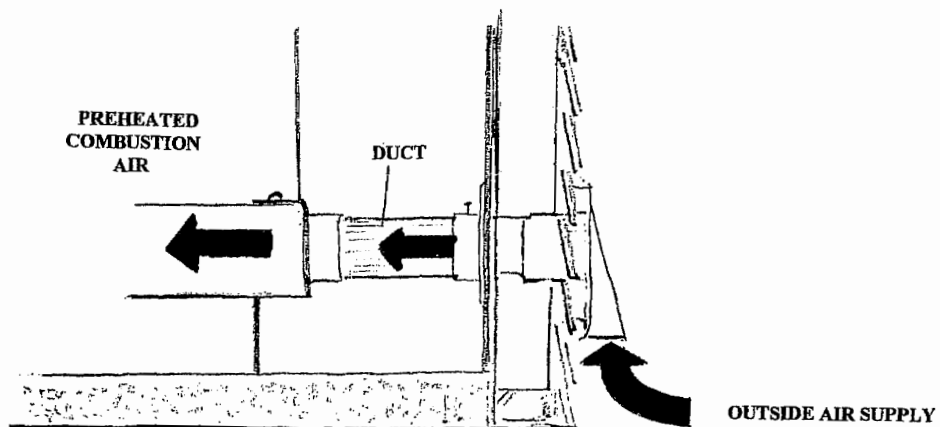

OUTSIDE AIR KIT

**FOR BRONTE, CONTESSA, ENCORE,
LADY KITCHENER & VIKING**

EXPLODED VIEW