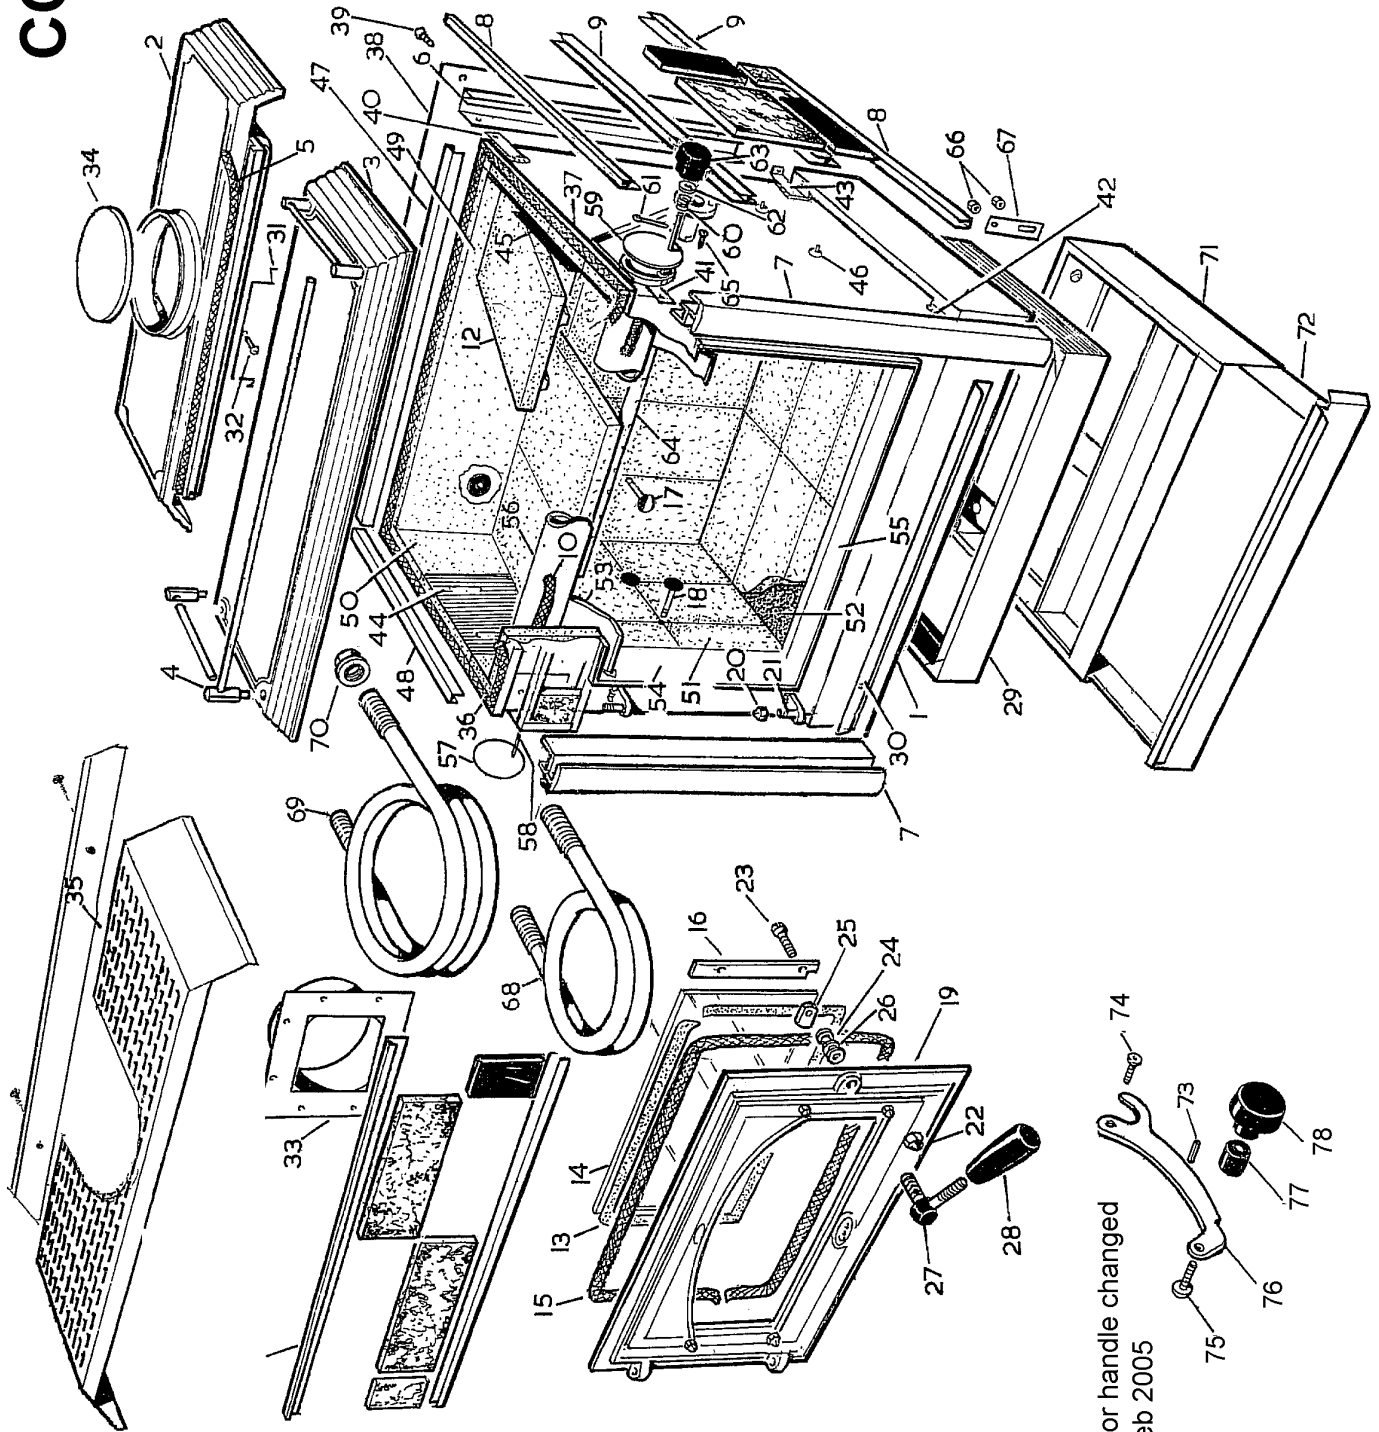

CONTESSA EF or RU

Door handle changed
Feb 2005