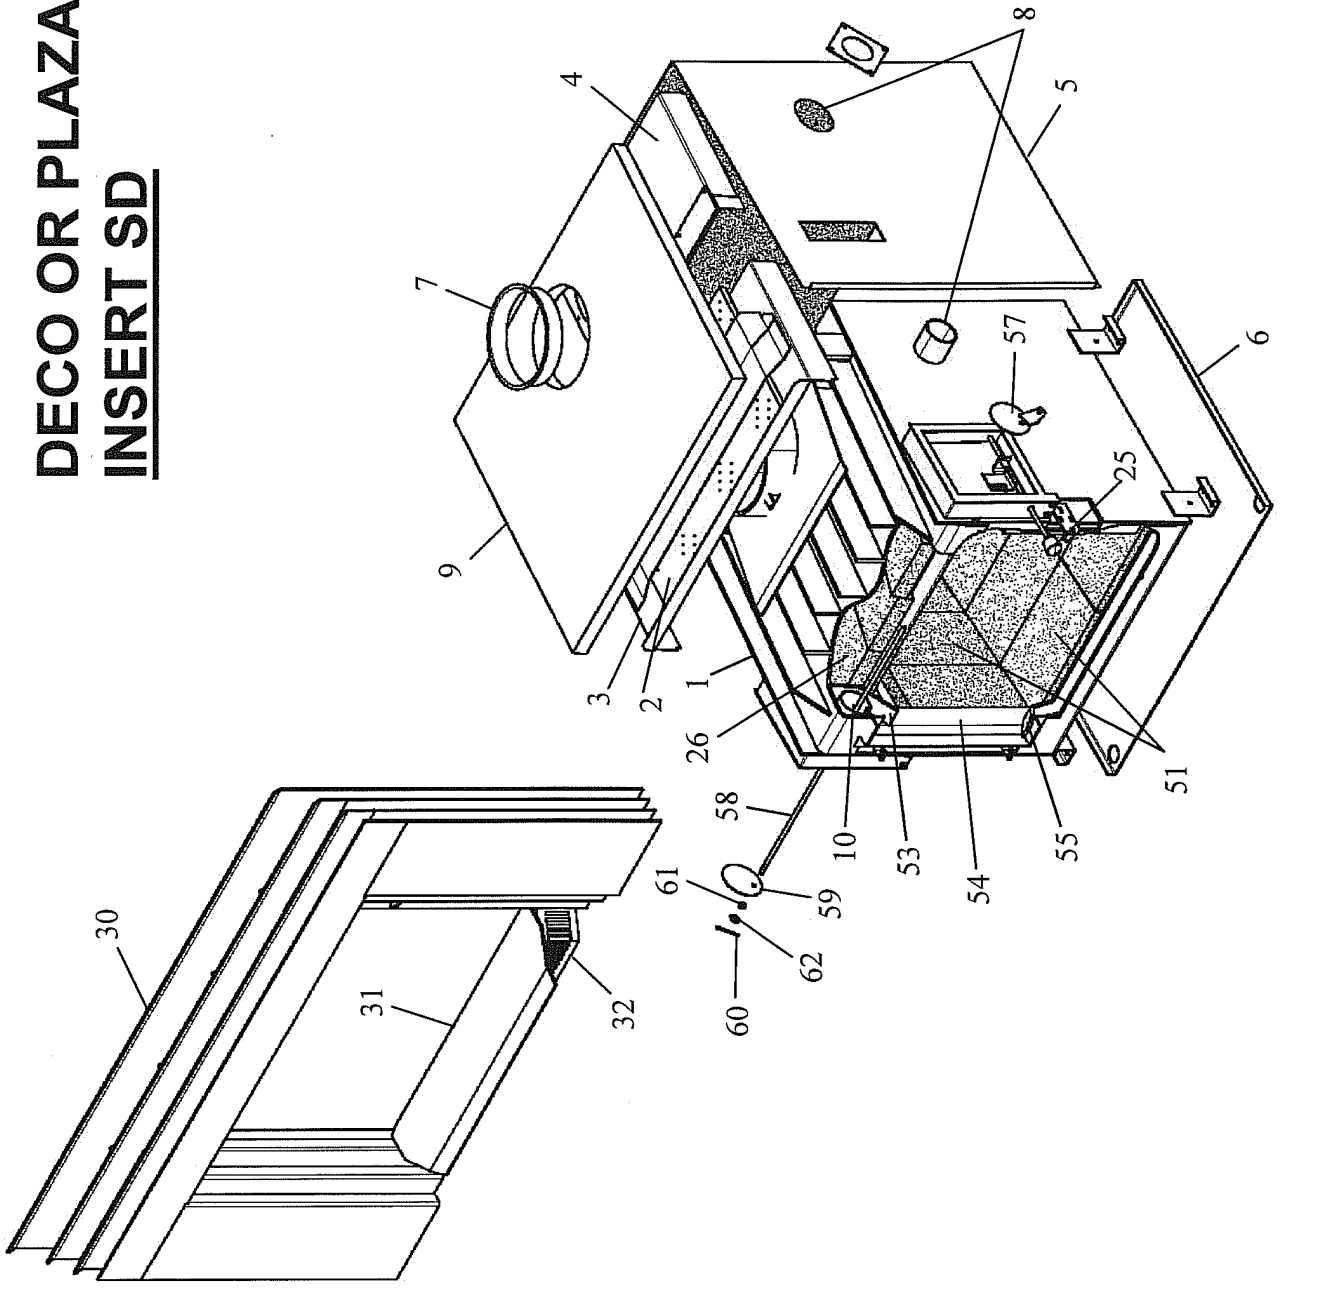

DECO OR PLAZA INSERT SD

PLAZA URBAN SD