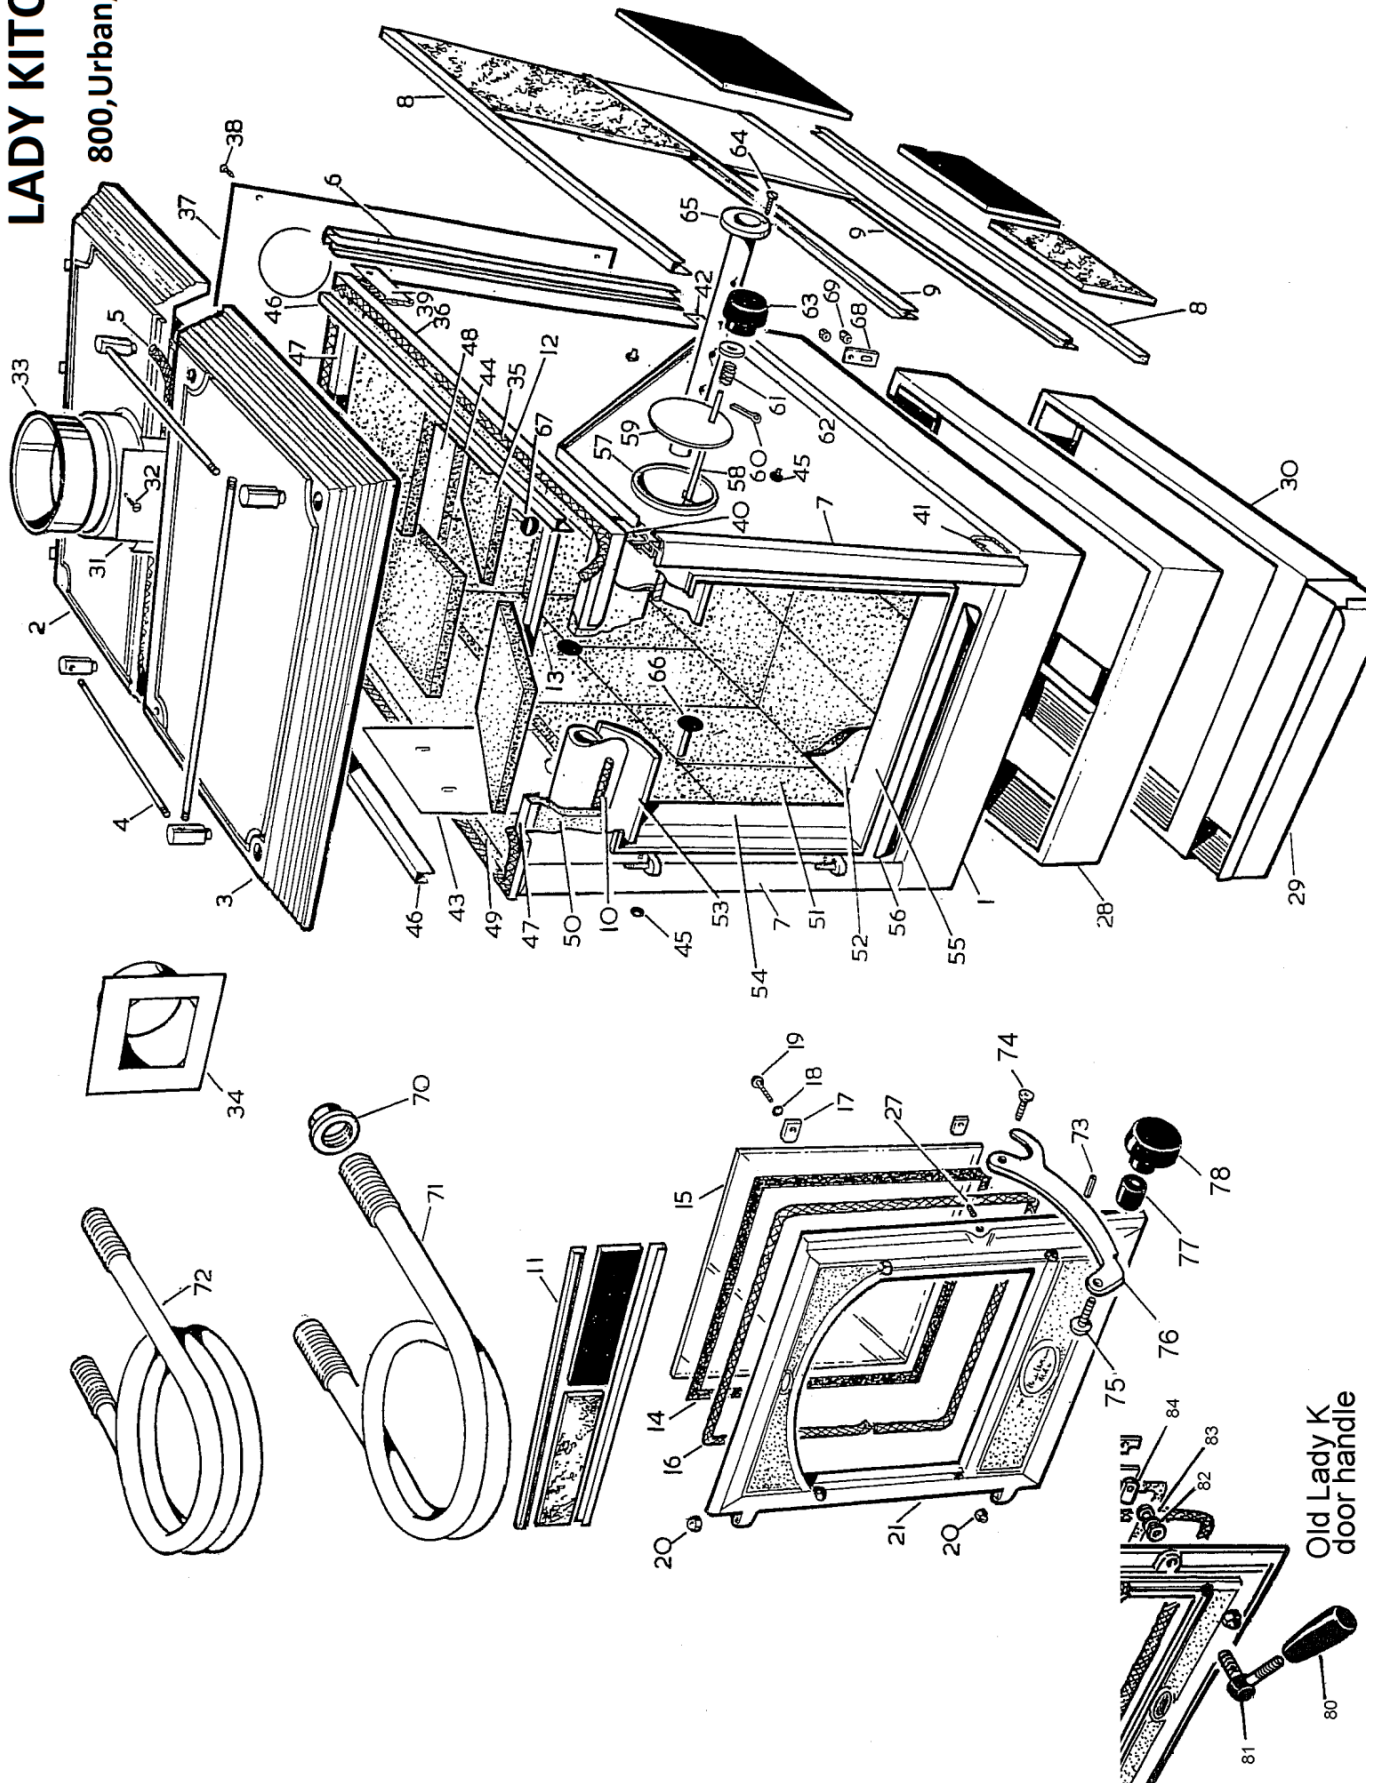

LADY KITCHENER

800, Urban, EF or RU

Old Lady K door handle