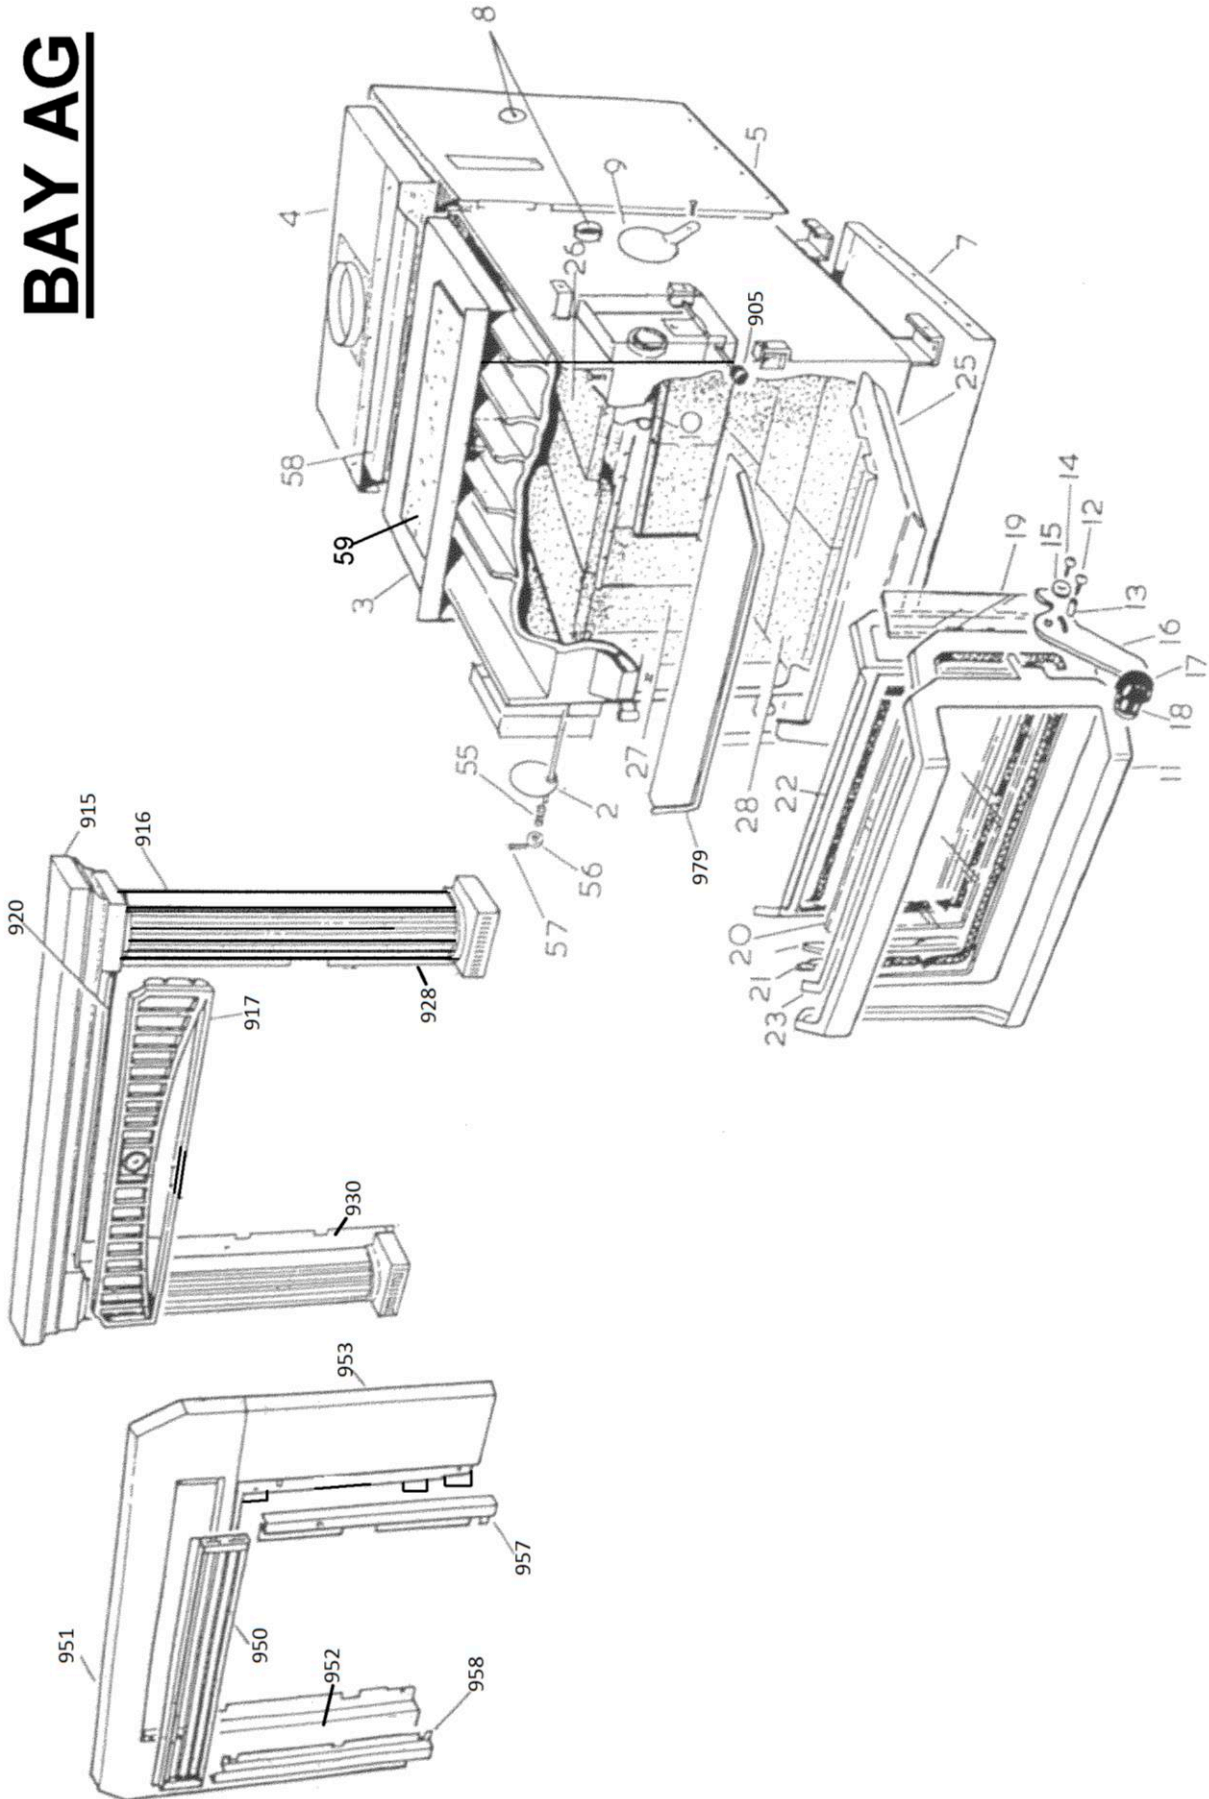

ATHENA OR FORTE

BAY AG

ATHENA OR FORTE BAY AG & RU FROM 11/2005 AG/RU PARTS LIST

CODE	PART	DESCRIPTION	RETAIL INCLUDES GST
CONTKNI	905	Air Control Knob for Inserts	12.71
ASHLB	979	Ash Lip for Bay Inserts	155.17
BAFFCRA		Baffle Cradle Athena/Forte AG	97.03
BR115	26	Brick Baffle each for Bay AG	17.98
		Brick Baffle Set for Bay AG	71.95
BAFFAQUA		Baffle for Aqualux	26.59
DOORAB	11-23	Bay Door Complete for Athena/Forte	754.94
CERAI		Ceramic Board Set for Insert	85.94
GRILLA	32	Curved Grill for Athena (Cast)	161.53
DOORHCBI	12-18	Door Handle Complete for Bay Inserts	112.28
NUTBRH		Door Hinge Nut only each Colour:	3.27
DOORKI	78	Door Knob for Bay Door	13.26
DRBI	21	Door Rope Bay Inserts	34.51
FASCIAA	915-928	Fascia for Athena	1000.07
FASCIAF	950-958	Fascia for Forte	708.65
BR115	27	Firebrick each	17.98
BRKSIBAG		Firebrick Set for Bay	251.83
GLREPSBI	19-20	Glass Replacement Set Bay Inserts -3	327.94
GLREPSBIL	20	Glass Replacement Set Bay large piece only	228.67
GLTBISSET		Glass Tape Set for Bay Inserts	39.53
GRILLI		Grill at bottom of Insert fires	74.32
MANTELHD		Mantel Heat Deflector for Athena/ Forte	142.84
RAILA	920	Rail (top) silver,black of Athena incl	50.14
RAILF	950	Rail Insert at top for Forte colour:	262.73
AIRTSIR	8A	Secondary Air Tube for Rear of Inbuilt 480mm	97.21
AIRTSIF	8	Secondary Air Tube for Front Inbuilt 480mm	97.21

See your Firenze Dealer for all maintenance.

NORTH ISLAND: Freight/Handling Charge of $12 plus GST applies on PARTS

SOUTH ISLAND: Freight/Handling Charge of $20 plus GST applies on PARTS