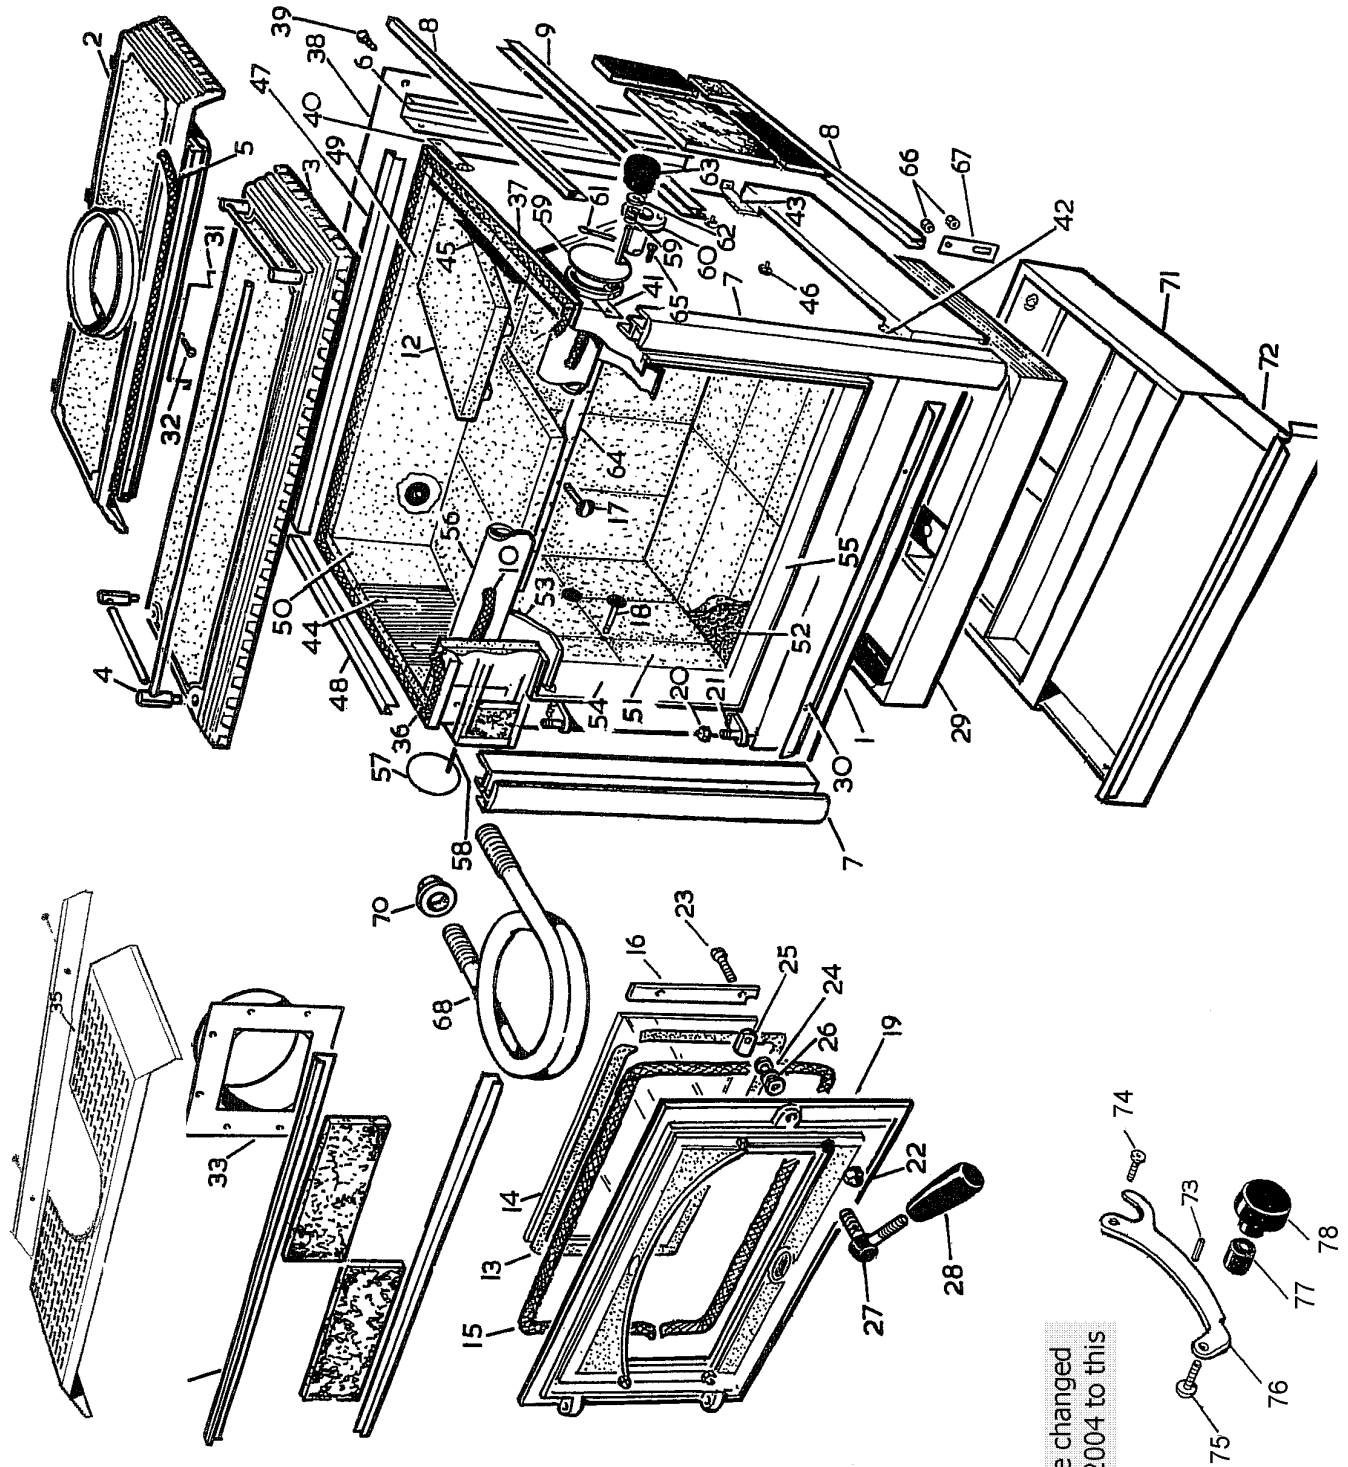

ATHENA OR FORTE FLUSH AG & RU FROM 11/2005 PARTS LIST

CODE	PART	DESCRIPTION	RETAIL INCLUDES GST
CONTKNI	905	Air Control Knob for Inserts	12.71
ASHLF	980	Ash Lip for Flush Inserts	155.17
BAFFCRA		Baffle Cradle Athena/Forte AG	97.03
BR115	26	Brick Baffle each for Flush AG	17.98
		Brick Baffle set for Flush AG	71.95
CERAI		Ceramic Board Set for Insert	85.94
DOORHCF	73-78	Door Handle Complete for Flush	112.29
DOORHCFOLD	48-52	Door Handle Complete for Flush Old Style	104.11
NUTBRH		Door Hinge Nut only each Colour:	3.27
DRF	47	Door Rope for Forte/Athena Flush	22.35
FASCIAA	30-35	Fascia for Athena	1000.07
FASCIAF	36-42	Fascia for Forte	708.65
BR115	28	Firebrick each	17.98
BRKSIFAG	27-28	Firebrick Set for Athena/Forte Flush	287.81
DOORCFLUSH	43-52	Flush Door Complete for Forte/Athena	647.37
GLREPSFI	46	Glass Replacement Set Flush Insert	222.40
GLTF		Glass Tape for Flush Inserts	22.17
GRILLI	907	Grill at bottom of Insert fires	74.32
MANTELHD		Mantel Heat Deflector for Athena/ Forte	142.84
RAILA	920	Rail (top) silver, black of Athena incl	50.15
RAILF	950	Rail Insert at top for Forte	262.73
AIRTSIR	8A	Secondary Air Tube for Rear of Inbuilt 480mm	97.21
AIRTSIF	8	Secondary Air Tube for Front Inbuilt 480mm	97.21

See your Firenze Dealer for all maintenance.

NORTH ISLAND: Freight/Handling Charge of $12 plus GST applies on PARTS

SOUTH ISLAND: Freight/Handling Charge of $20 plus GST applies on PARTS

BRONTE RU

Door handle changed
about end 2004 to this