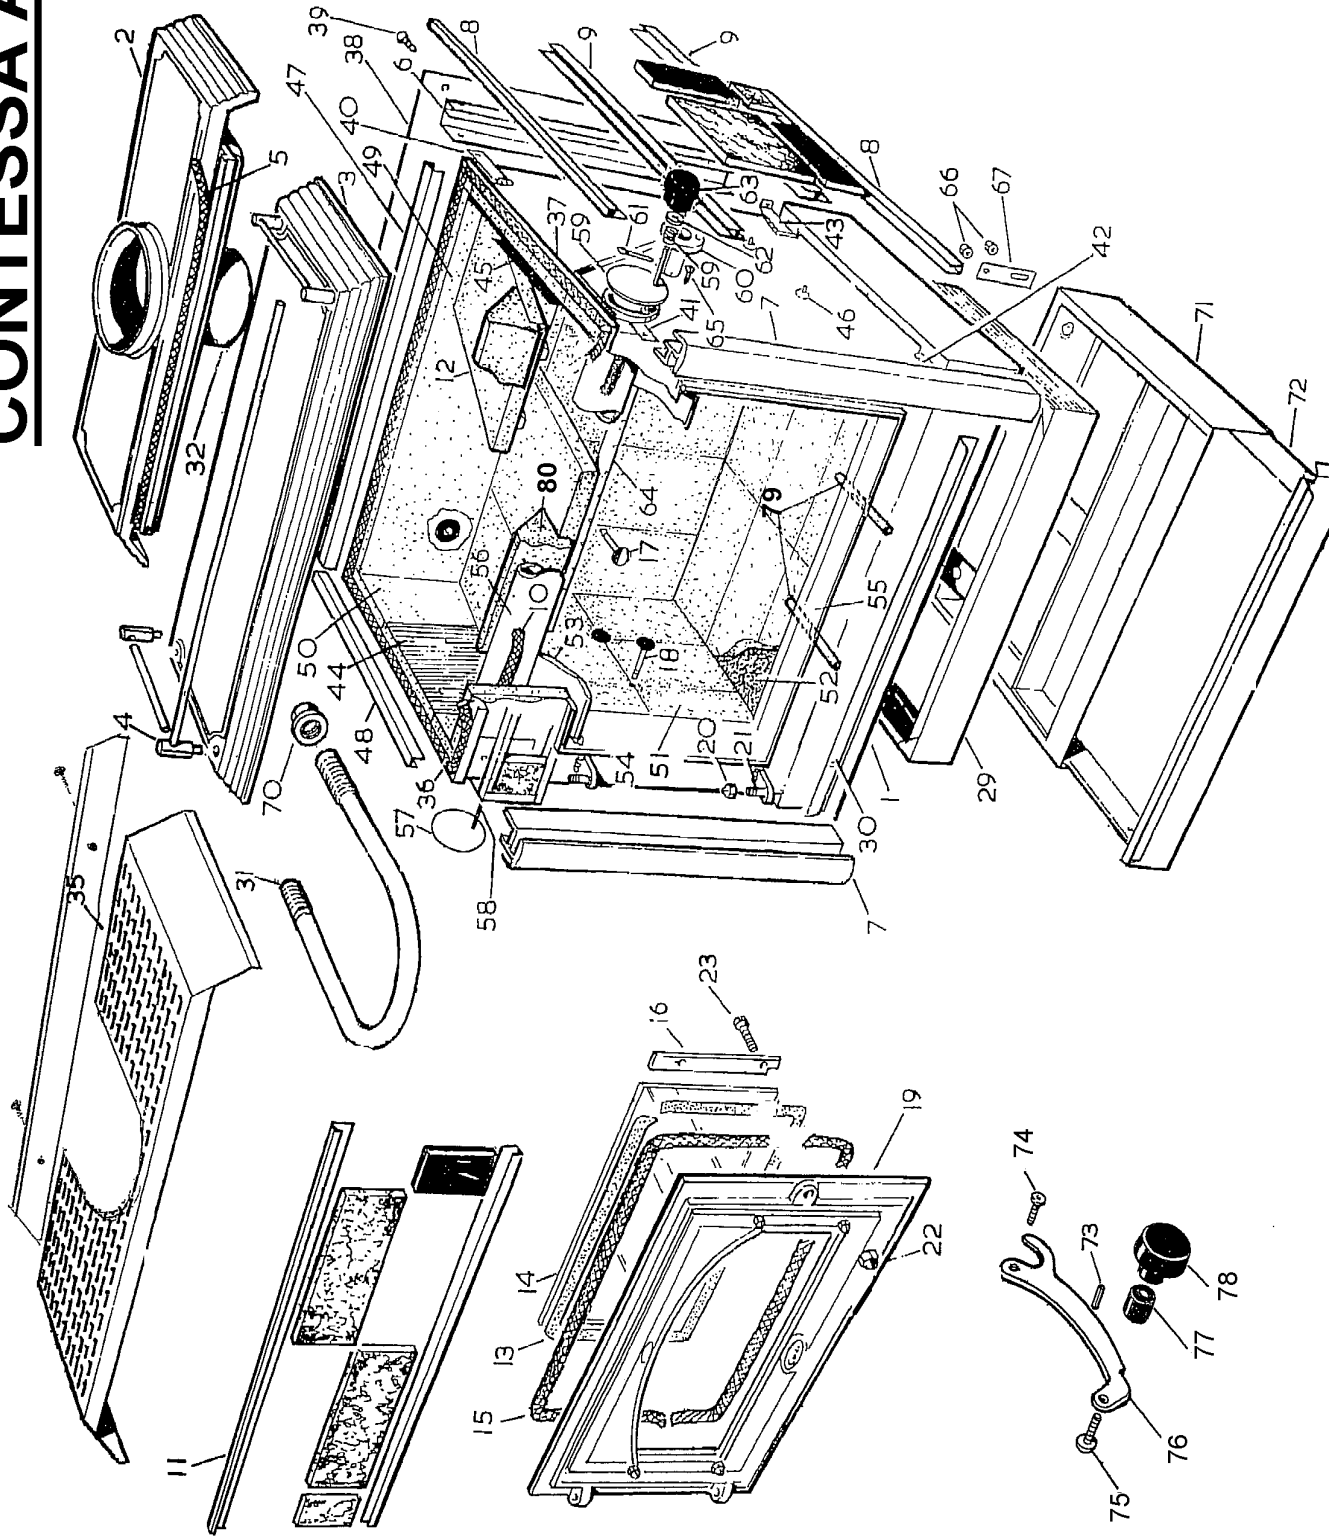

CONTESSA AG