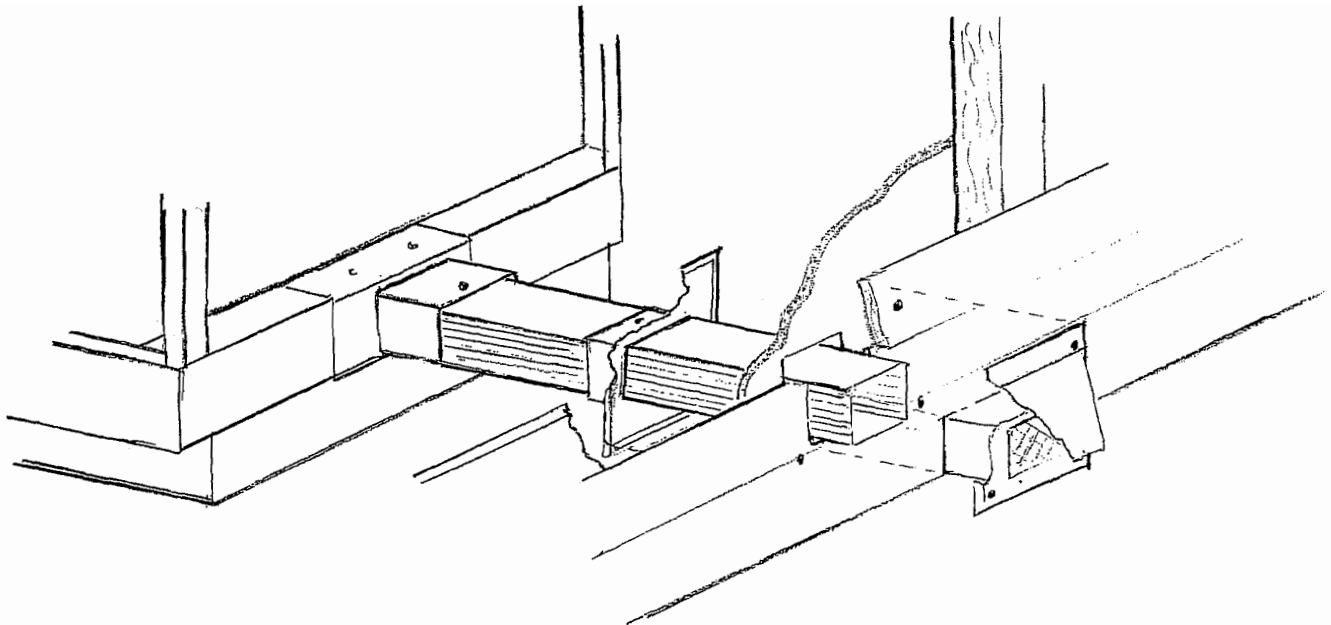

OUTSIDE AIR KIT

**FOR BRONTE, CONTESSA, ENCORE,
LADY KITCHENER & VIKING**

EXPLODED VIEW