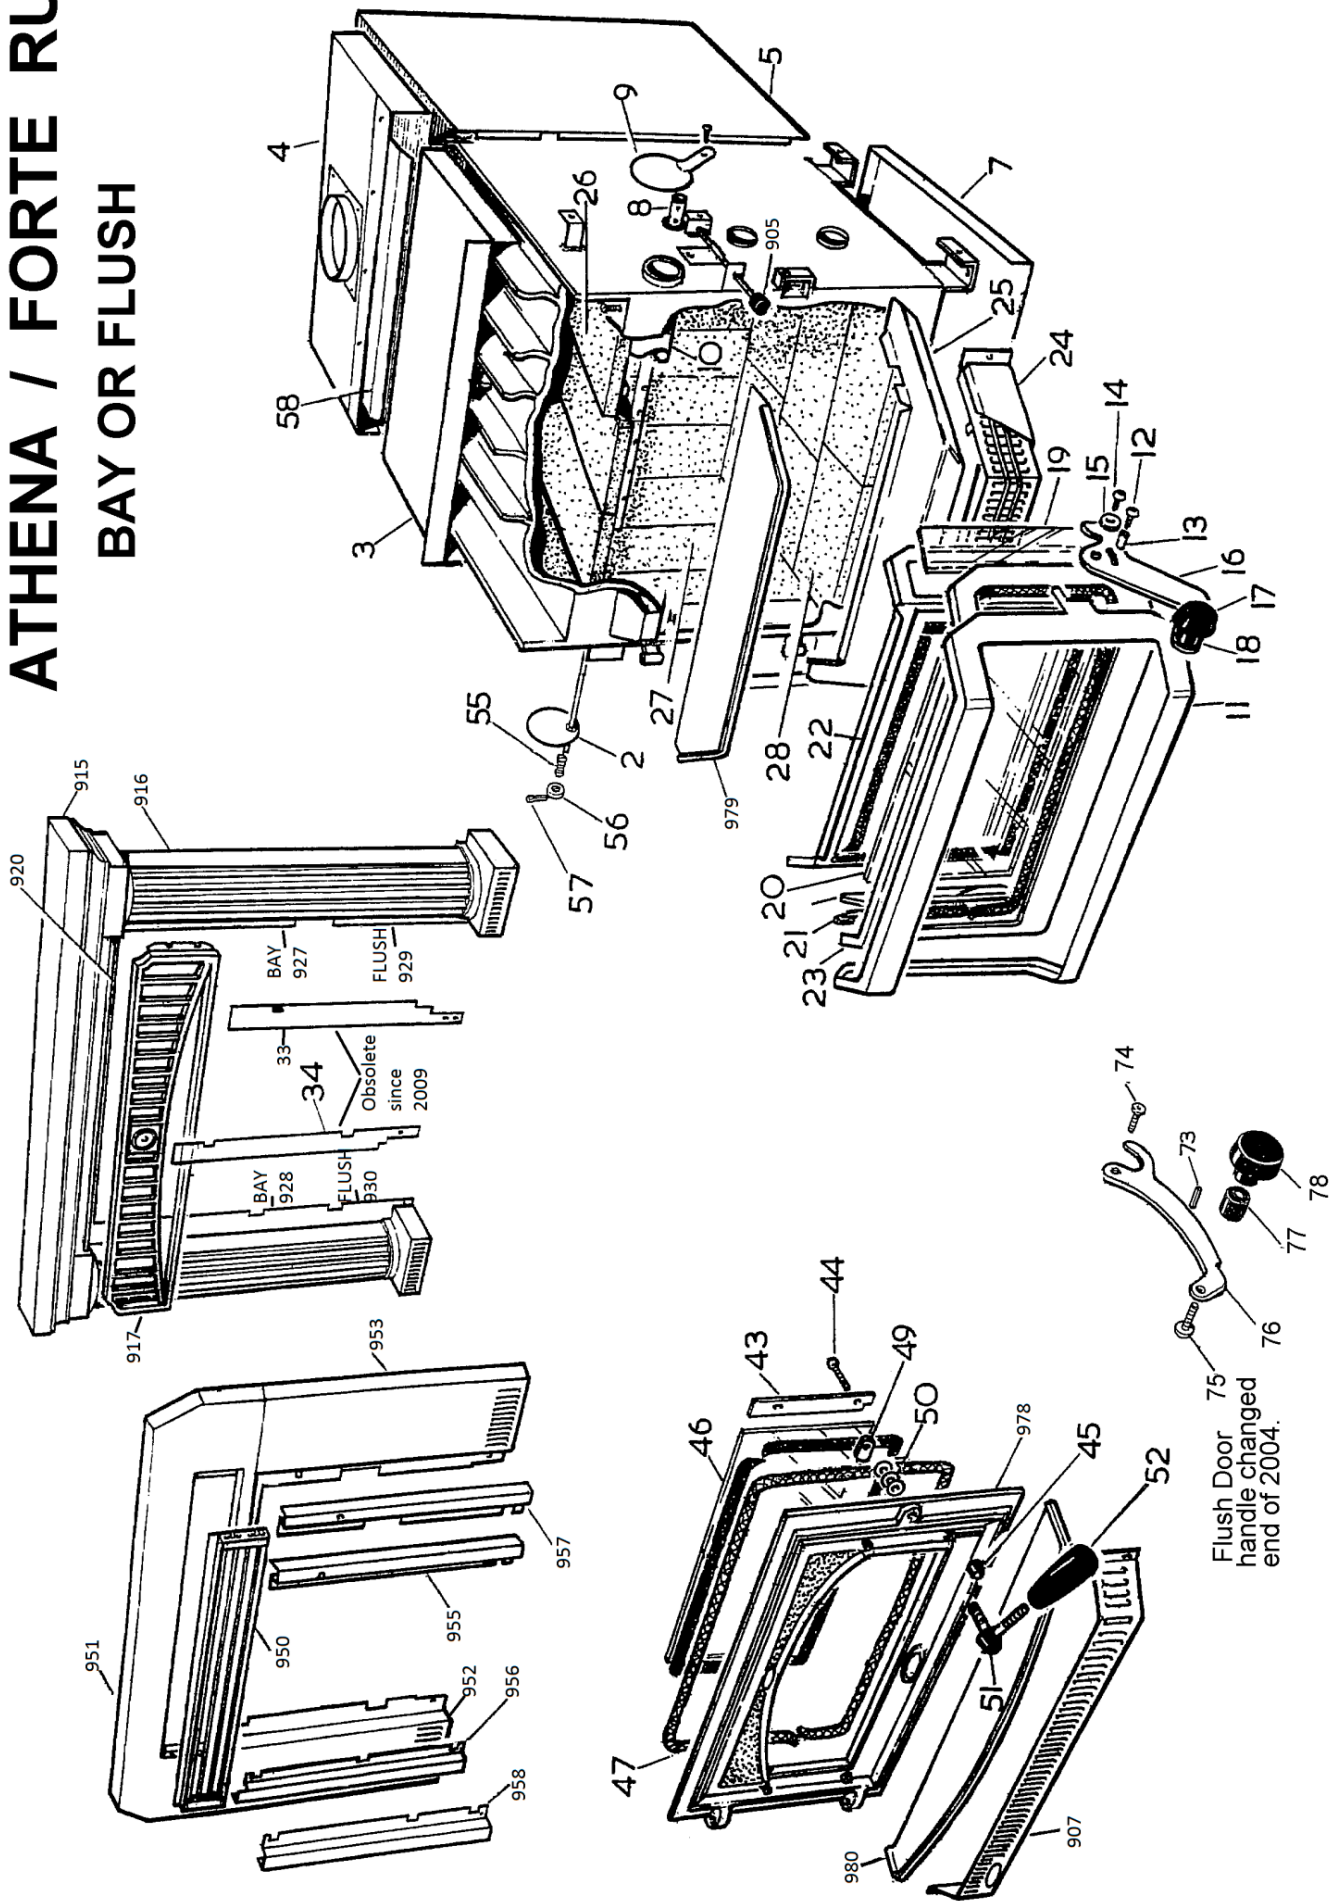

Is it on a 45deg angle (old)?

ATHENA / FORTE RU

BAY OR FLUSH

ATHENA OR FORTE BAY RU OR FLUSH RU PARTS LIST Prior to NOV 2005

CODE	PART	DESCRIPTION	RETAIL INCLUDES GST
CONTKNI	905	Air Control Knob for Inserts	12.71
ASHLB	25	Ash Lip for Bay Inserts	141.53
ASHLF	980	Ash Lip for Flush Inserts	155.17
BAFFA	26	Brick Baffle each for Athena RU	38.70
BAFFF	26	Brick Baffle each for Forte RU	38.70
BBSI	26	Brick Baffle Set for Insert RU (BR115 x 4)	71.94
BAFFCRIRU		Baffle Cradle for Insert RU	97.03
DOORAB	11-23	Bay Door Complete for Athena/Forte	754.94
CERAI		Ceramic Board Set for Insert	85.94
GRILLA	32	Curved Grill for Athena (Cast)	161.53
DOORHCBI	12-18	Door Handle Complete for Bay Inserts	112.28
DOORHCF	73-78	Door Handle Complete for Flush	112.28
DOORHCFOLD	48-52	Door Handle Complete for Flush Old Style	104.10
NUTBRH		Door Hinge Nut only each Colour:	3.27
DOORKI	78	Door Knob for Bay Door	13.26
DRBI	21	Door Rope Bay Inserts	34.51
DRF	47	Door Rope for Forte/Athena Flush	22.35
FASCIAA	915-928	Fascia for Athena	1000.07
FASCIAF	950-958	Fascia for Forte	708.65
BR115	28	Firebrick each	17.98
BRKSIRU	28	Firebrick Set for Insert RU	287.80
DOORCFLUSH	43-52	Flush Door Complete for Forte/Athena	647.38
GLREPSBI	19-20	Glass Replacement Set Bay Inserts -3	327.93
GLREPSBIL	20	Glass Replacement large piece for Bay C/W Tape	228.67
GLREPSFI	46	Glass Replacement Set Flush Insert	222.40
GLTF		Glass Tape for Flush Inserts	22.17
GLTBISET		Glass Tape Set for Bay Inserts	39.53
GRILLI	907	Grill at bottom of Insert fires	74.32
MANTELHD		Mantel Heat Deflector for Athena/ Forte (single skinned)	142.84
RAILA	920	Rail (top) silver,black of Athena incl	50.14
RAILF	950	Rail Insert at top for Forte	262.73
AIRTSI	8	Secondary Air Tube Inbuilt old 520mm	97.21
AIRTSIF		Secondary Air Tube for Front of Inbuilt 480mm	97.21
AIRTSIR		Secondary Air Tube for Rear of Inbuilt 480mm	97.21