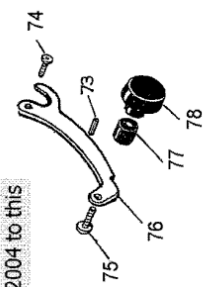

Door handle changed about end 2004 to this