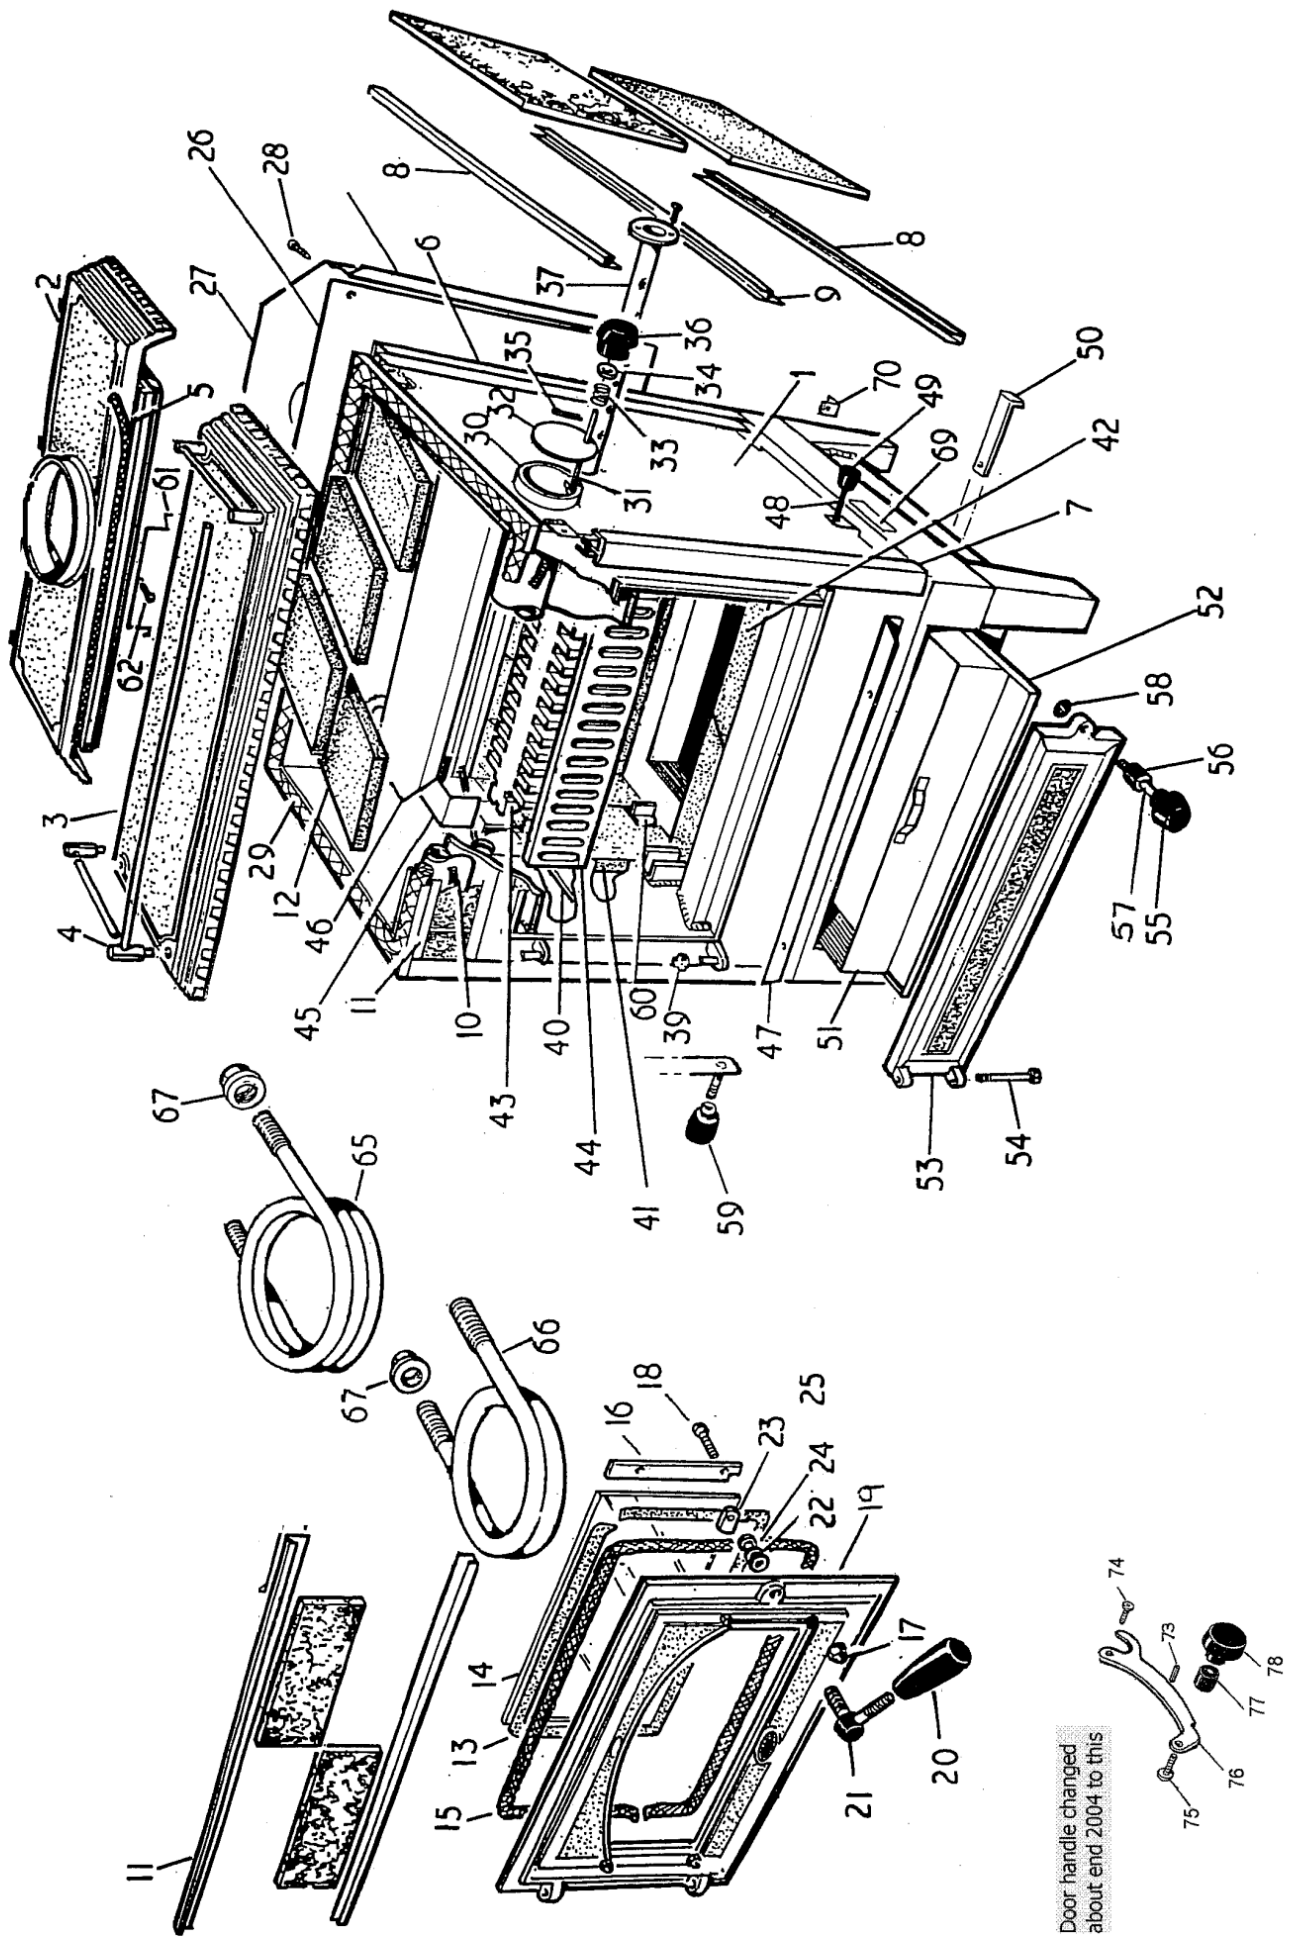

ZEALANDIA

Door handle changed about end 2004 to this